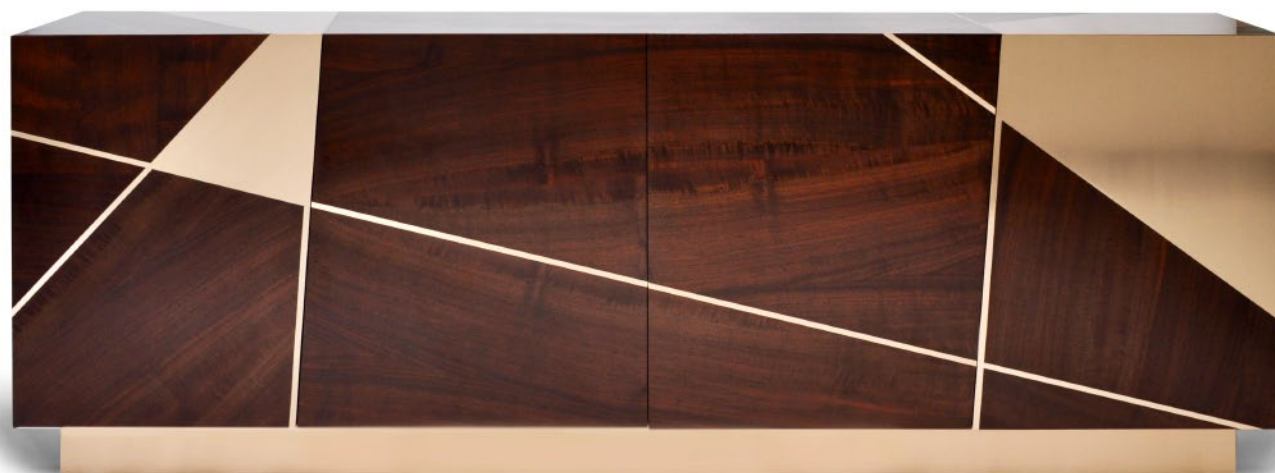

## Ray Cabinet in Aniline Dyed Walnut and Bronze

Model Number 550

Dimensions: 100"w x 40"h x 24"d

Shown: Aniline Dyed Claro Walnut and Bronze

Ray Cabinet is always available in custom sizes and materials and configurations.  
Standard lead times apply.