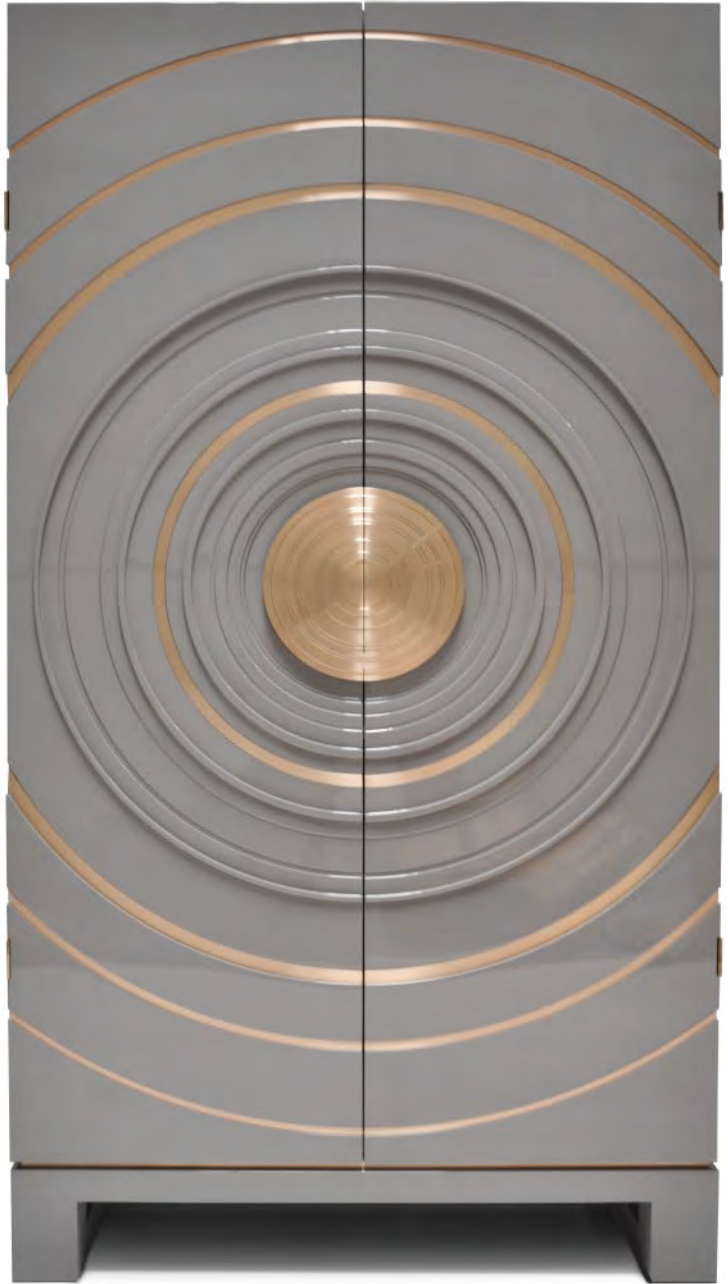

NEWELL DESIGN STUDIO

Arc Cabinet

Model Number 553

Dimensions: 42"w x 24"d x 80"h

Shown: Grey Lacquer & Bronze Inlay

Arc is always available in custom sizes and materials and configurations.
Standard lead times apply.

Available finishes:

All level 1, 2, and 3 finishes