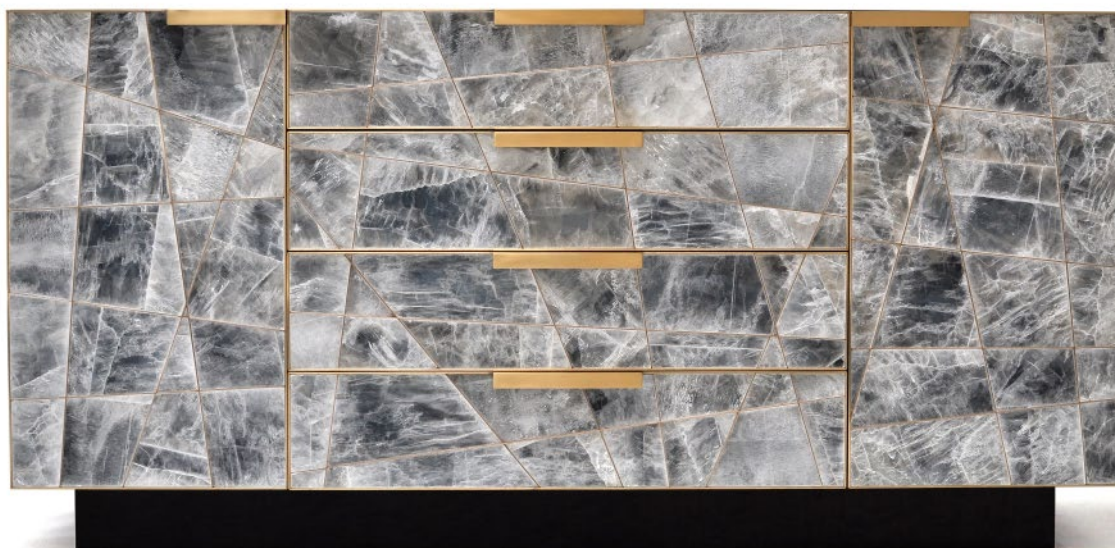

## Mosaic Dresser

Model Number 562

Dimensions: 72"w x 24"d x 32"h

Shown: Black Selenite, Bronze and Ebonized Walnut

Mosaic is always available in custom sizes and materials and configurations.  
Standard lead times apply.