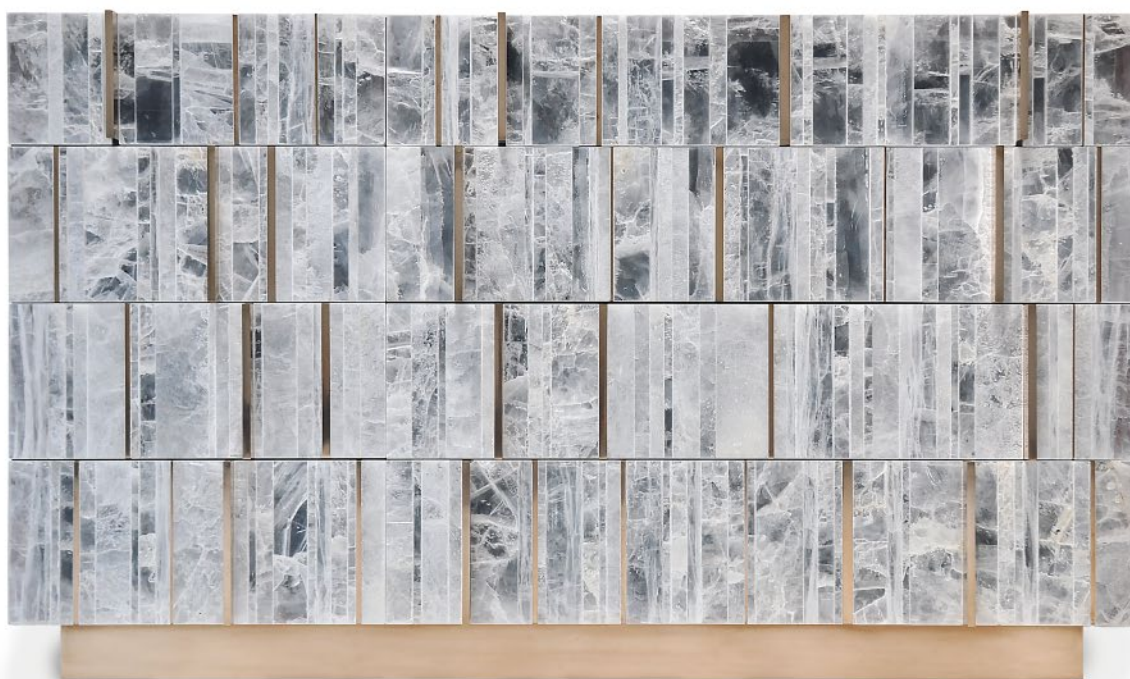

NEWELL DESIGN STUDIO

Sonnet Dresser

Model Number 569

Dimensions: 54"w x 24"d x 32"h

Shown: Black Selenite, Bronze, with a Rosewood case

Sonnet is always available in custom sizes and materials and configurations.

Standard lead times apply.

Available finishes:

Fronts--Selenite, White or Black, Metal in Bronze or Nickel

Case, All level 1, 2, and 3 finishes