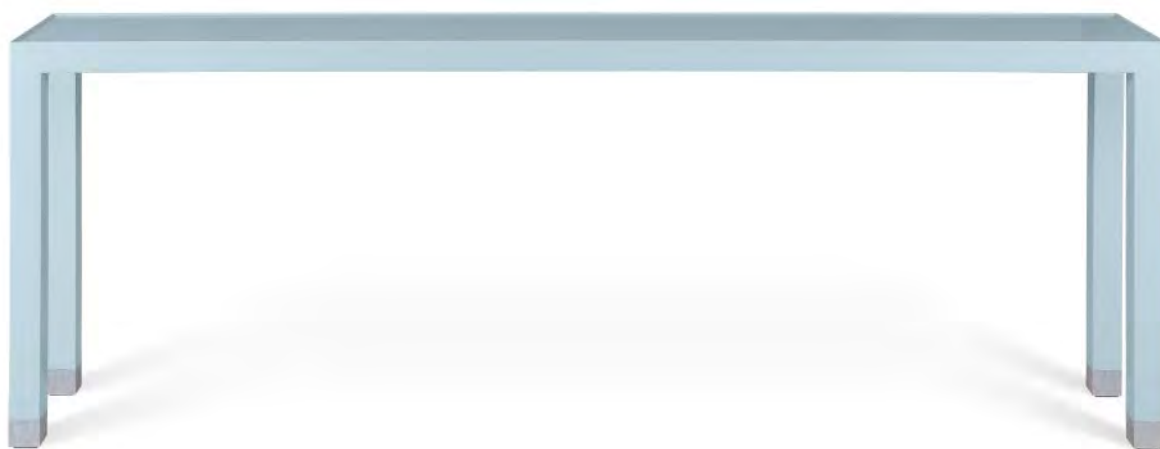

## Arris Console Table

Model Number 399  
Dimensions: 29"h x 84"w x 14"d  
Shown: Vapor Lacquer with White Mother of Pearl Inlay

Arris is always available in custom sizes and materials and configurations.  
Standard lead times apply.