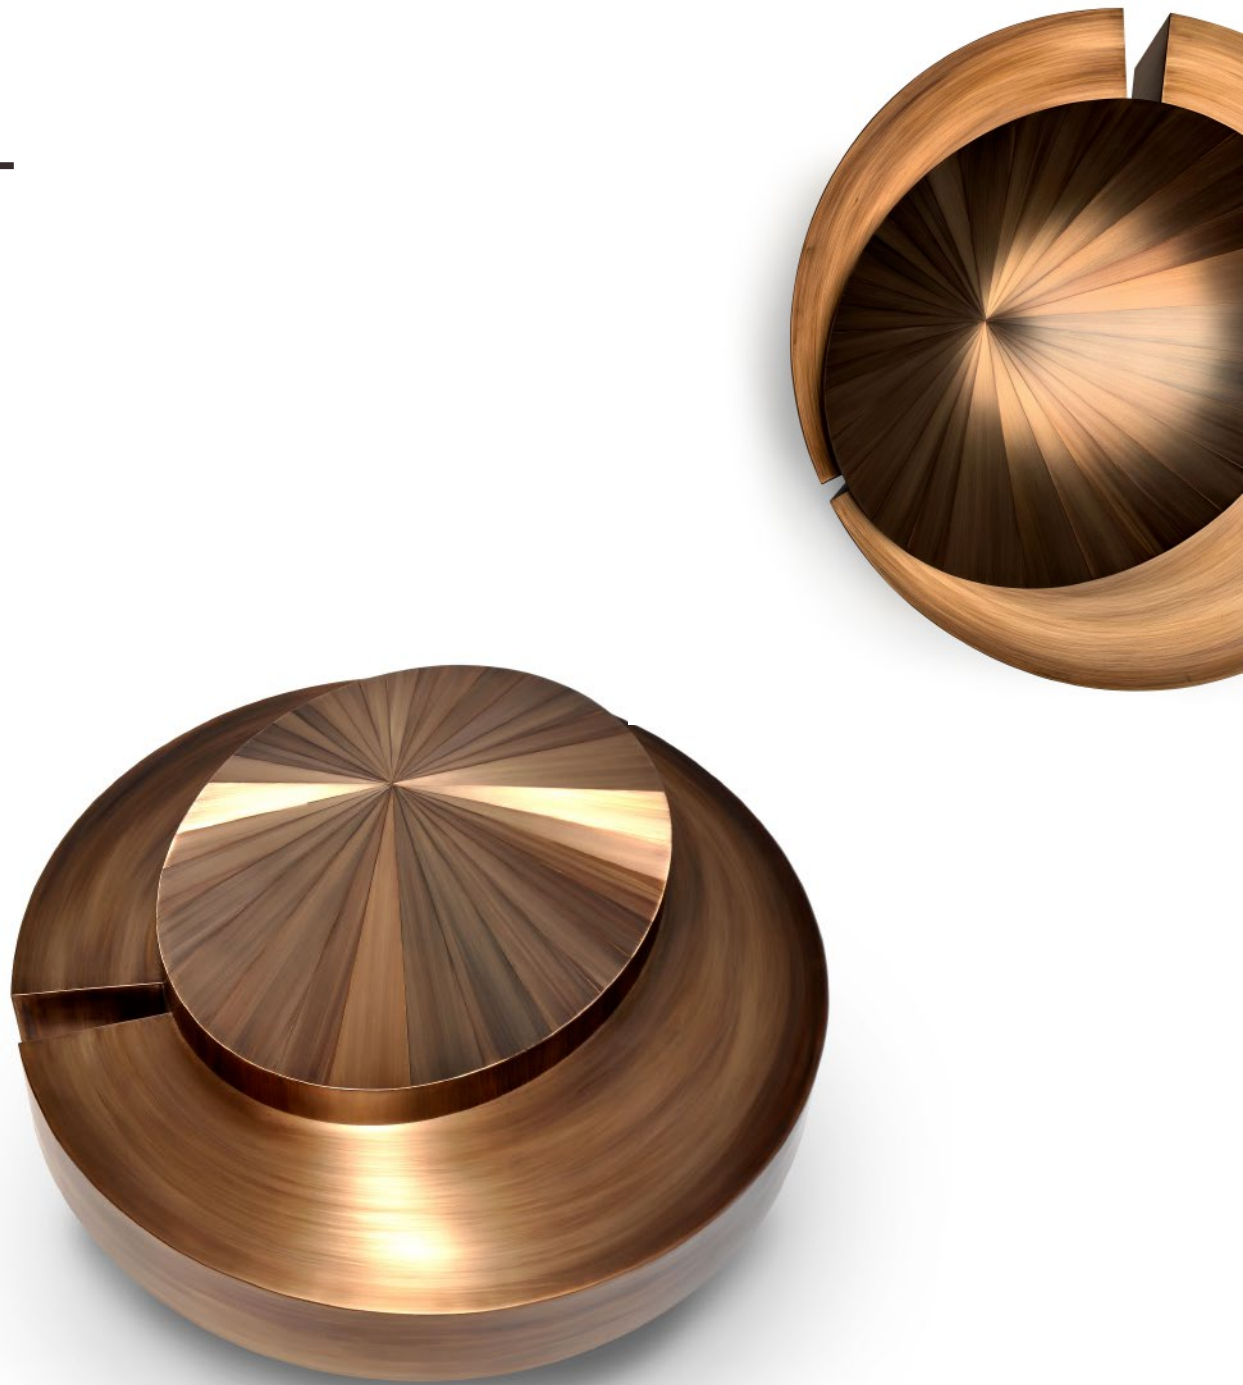

NEWELL DESIGN STUDIO

Circular Cocktail Table in Bronze

Model 113
Dimension 36w x 18"h x 36" d
Shown in Bronze

Circular Cocktail Table is always available in custom sizes and materials and configurations.
Standard lead times apply.