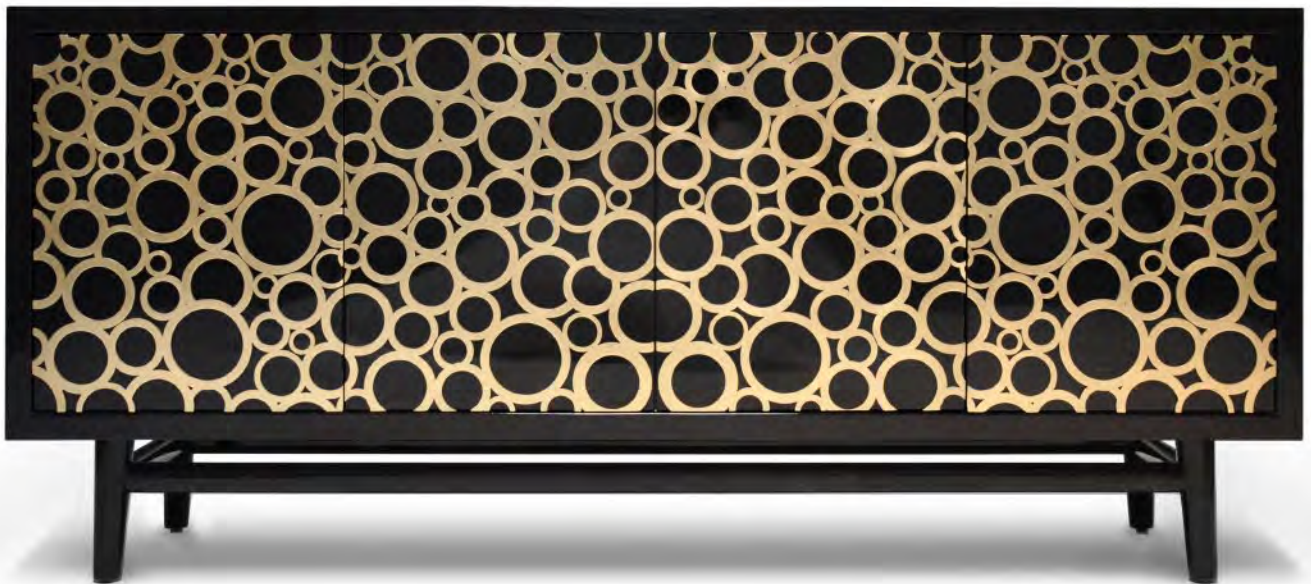

## Interlocking Sideboard in Black Lacquer and Bronze

Model Number 442

Dimensions: 32"h x 78"w x 20"d

Shown: Bastogne Walnut with satin polished bronze

Rêve is always available in custom sizes and materials and configurations.  
Standard lead times apply.

Available finishes:

All standard and custom lacquers,  
black dyed walnut, rosewood, ebony, silver leaf

Inlay is available in bronze, nickel or figured abalone