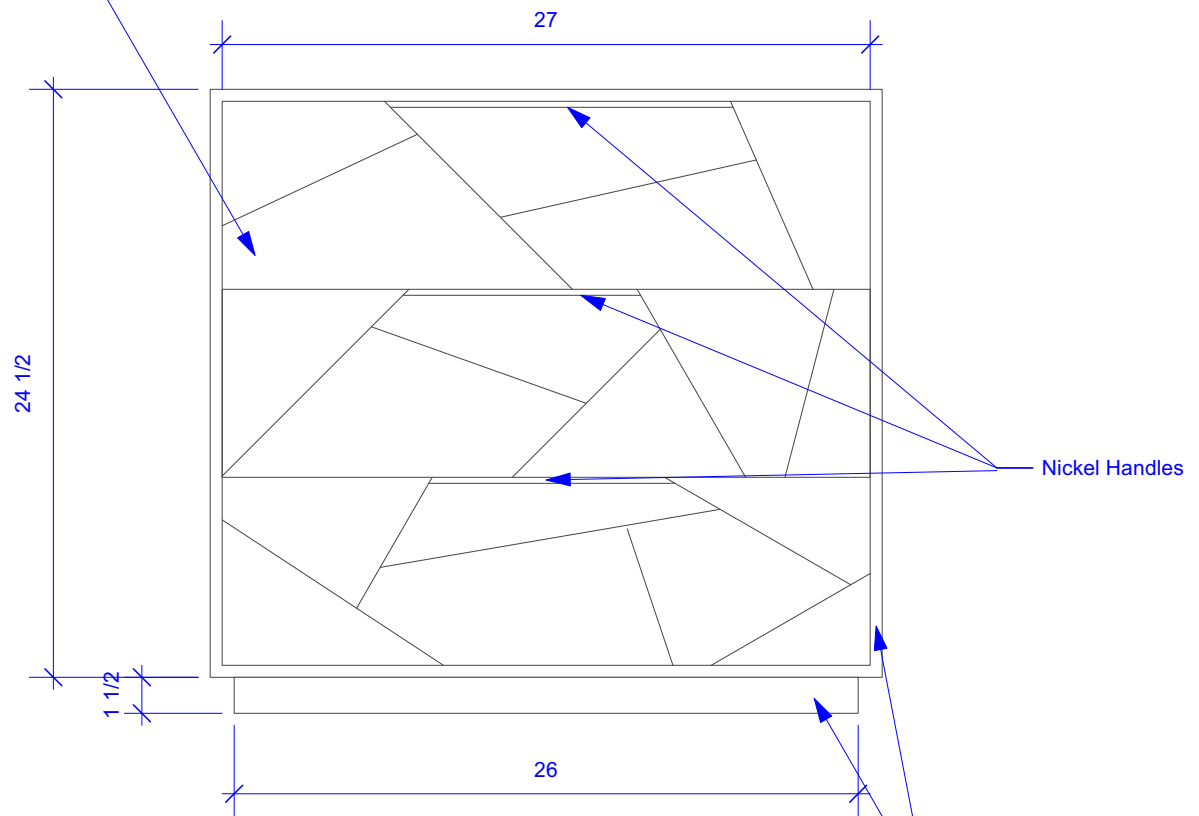

Dyed Figured Sycamore

Genuine Parchment Satin Finish

Nickel Handles

Dyed Figured Sycamore

18

26

16 5/8