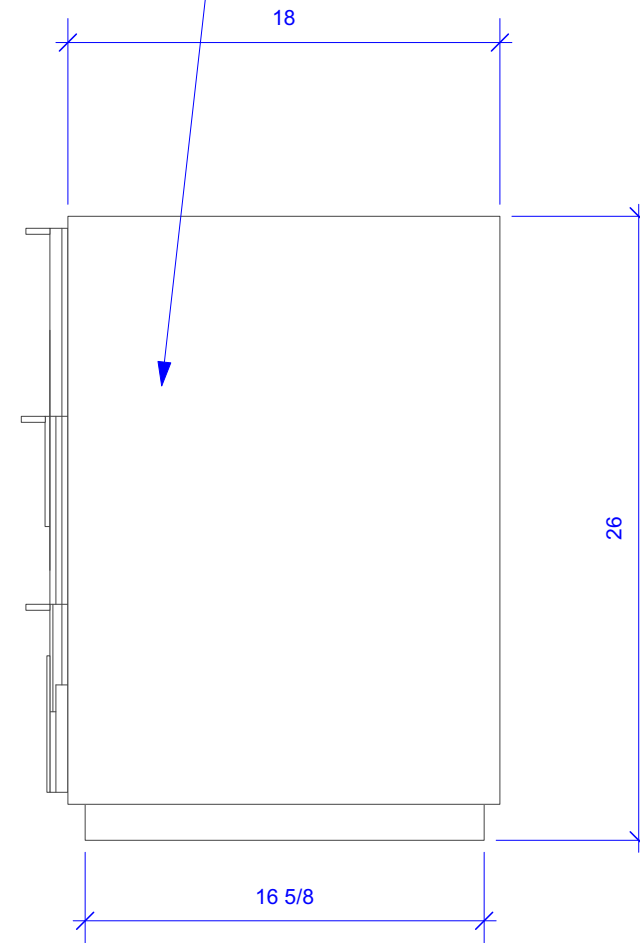

Dyed Figured Sycamore

Genuine Parchment Satin Finish

Nickel Handles

Dyed Figured Sycamore

18

26

16 5/8