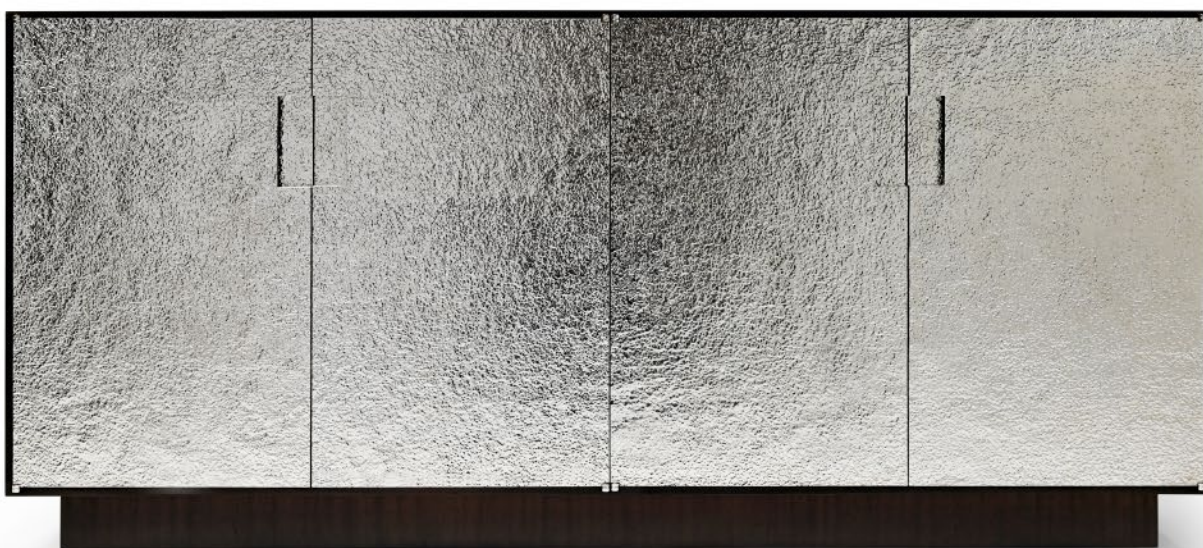

## Pacifica Sideboard in Hammered Nickel and Mahogany

Model Number 769  
Dimensions: 72"W x 20"D x 32"H  
Shown: Hammered Nickel and Mahogany

XX is always available in custom sizes and materials and configurations.  
Standard lead times apply.

Available finishes:  
All level 1, 2, and 3 finishes