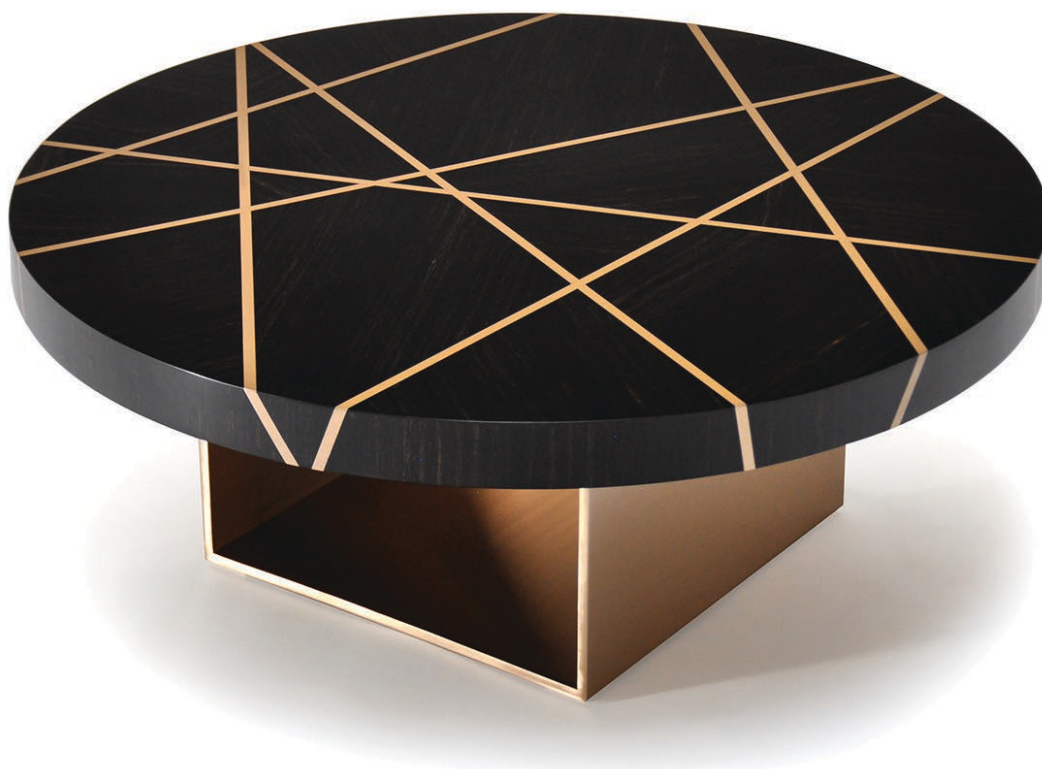

## Ray Cocktail Table

Model Number 384  
Dimensions: 36"D x 14"H  
Shown: Gabon Ebony with Bronze inlay and a solid Bronze open base

Ray is always available in custom sizes and materials and configurations.  
Standard lead times apply.

Available finishes:  
All level 1, 2, and 3 finishes