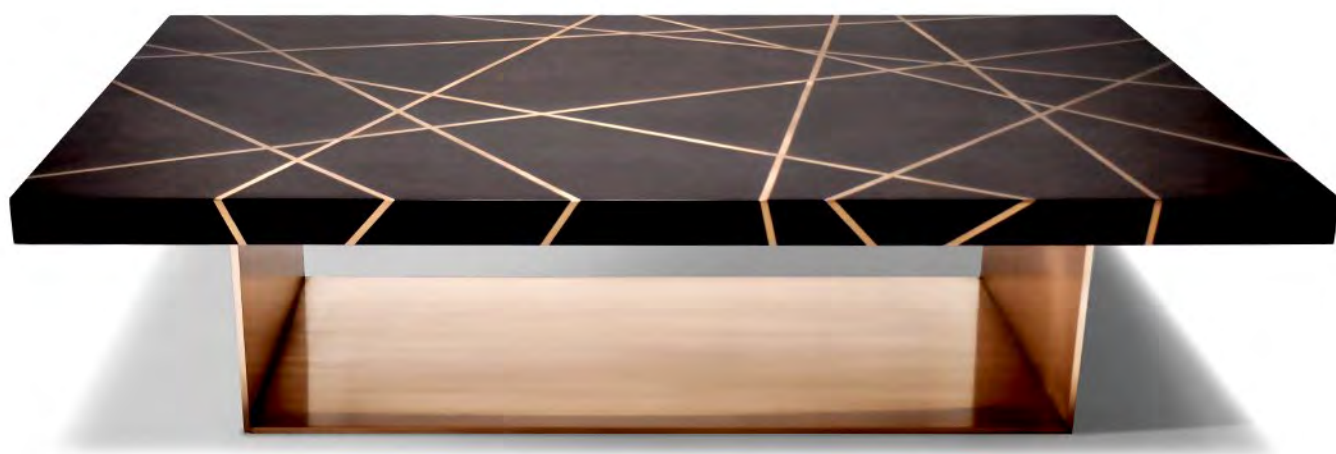

NEWELL DESIGN STUDIO

Ray Cocktail Table

Model Number 357
Dimensions: 66"W x 40"D x 17"H
Shown: Figured Walnut with Bronze Inlay and Base

Ray is always available in custom sizes and materials and configurations.
Standard lead times apply.

Available finishes:
All level 1, 2, and 3 finishes