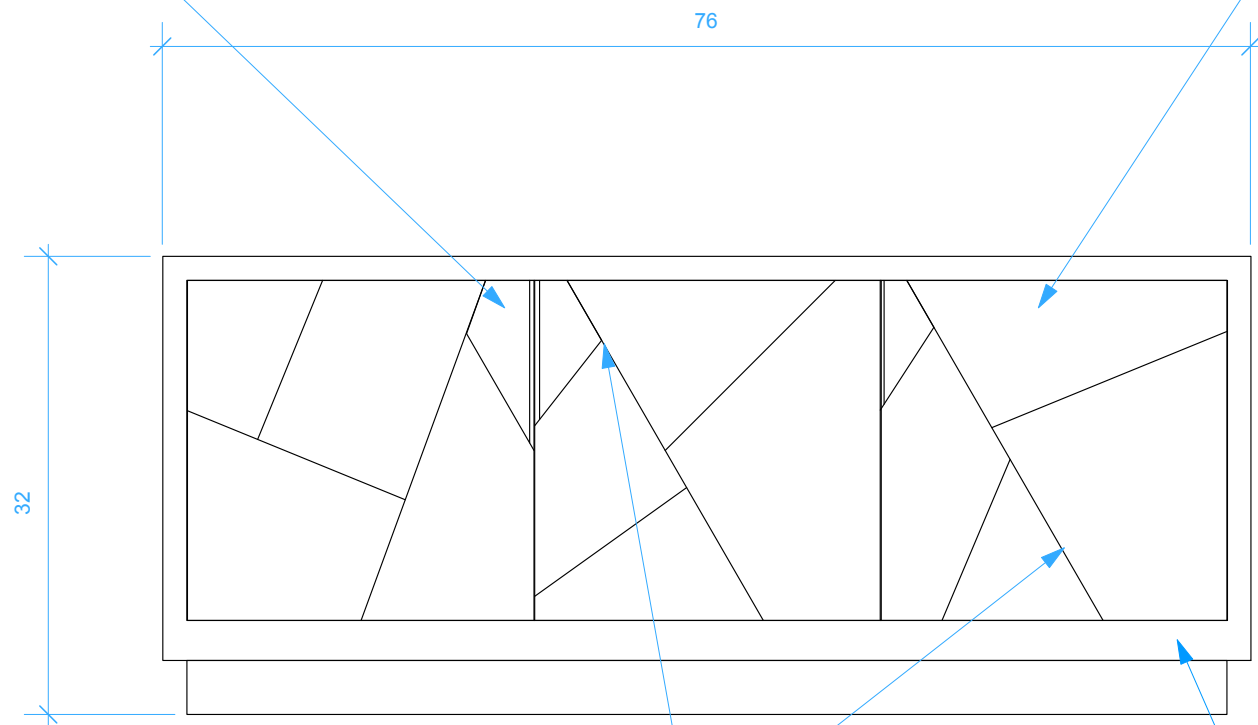

Black Lacquer Satin polish

Antique Gold with hammered bronze handle pulls

76

32

Straw Marquetry doors—Antique Gold with hammered bronze inlay

Straw Marquetry Doors—Antique Gold with Hammered Bronze Inlay

Black Lacquer Satin Polish