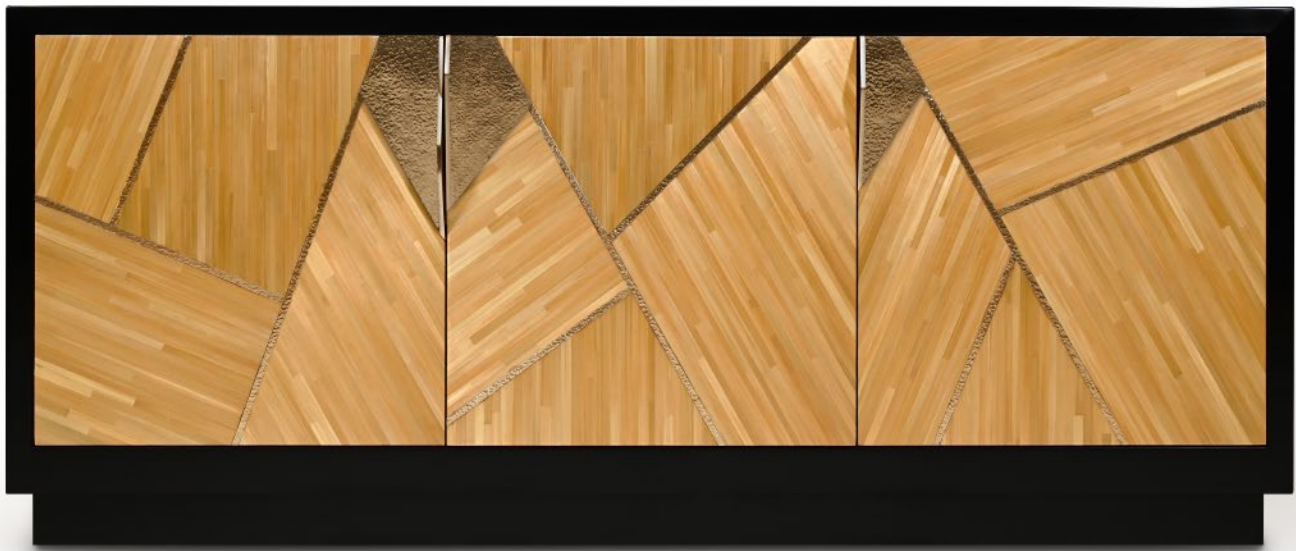

## Cubist Credenza

Model 717  
Dimension 32w x 32"h x 17"d  
Shown in Straw Marquetry, Hammered Bronze, Black Lacquer

Cubist is always available in custom sizes and materials and configurations.  
Standard lead times apply.