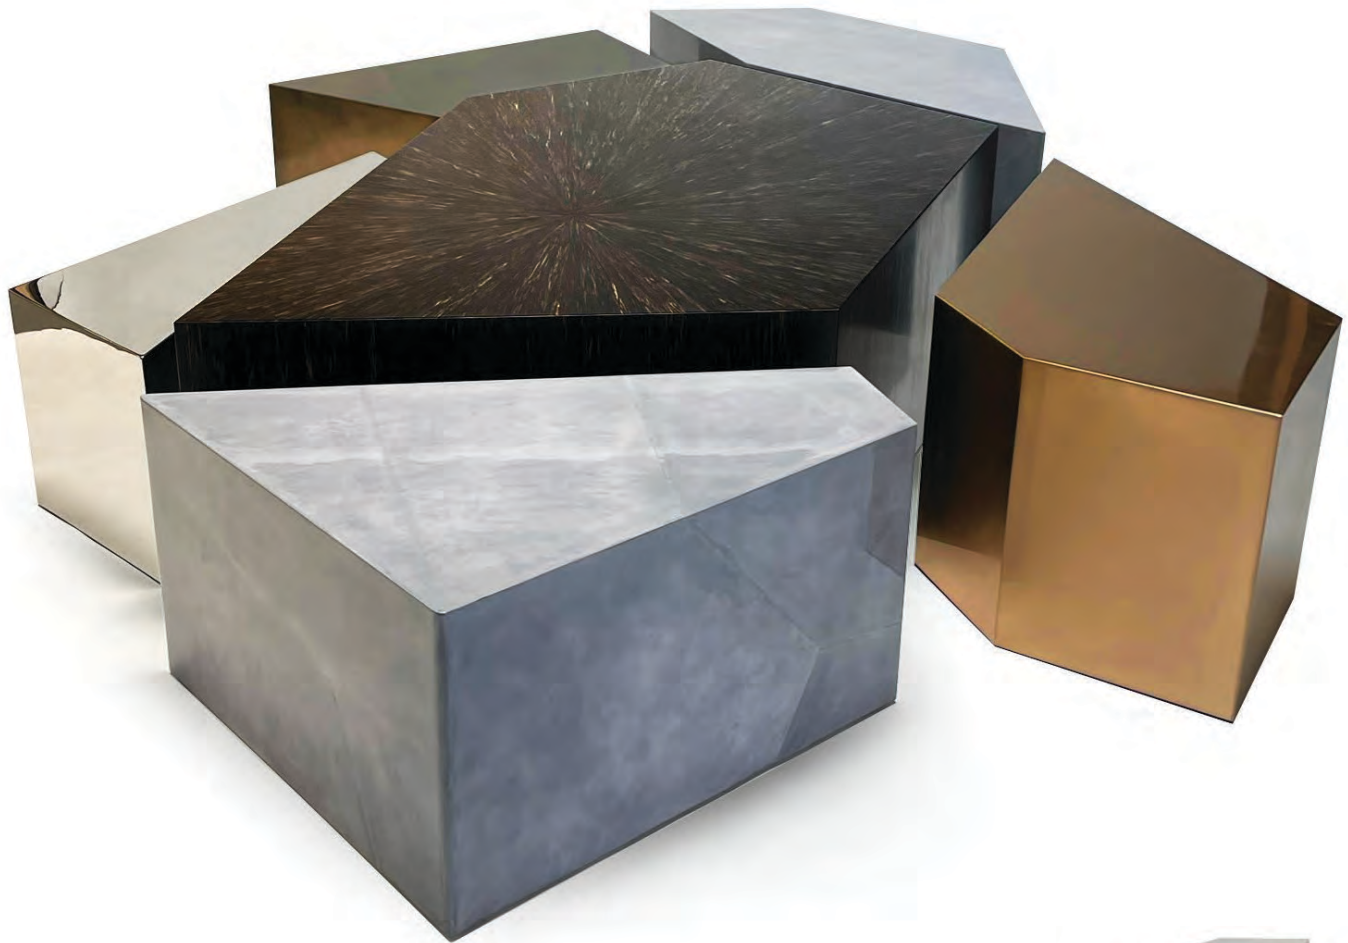

## Isla Coffee Table

Ebony, Nickel, Bronze, Chrome & Parchment

Model Number: 674

Dimensions: approx. 124 1/4 "W x 69"D x 19"H

Shown: Ebony Sunburst, Blackened Nickel, Bronze, Parchment, Chrome.

Isla is always available in custom sizes and materials and configurations.  
Standard lead times apply.